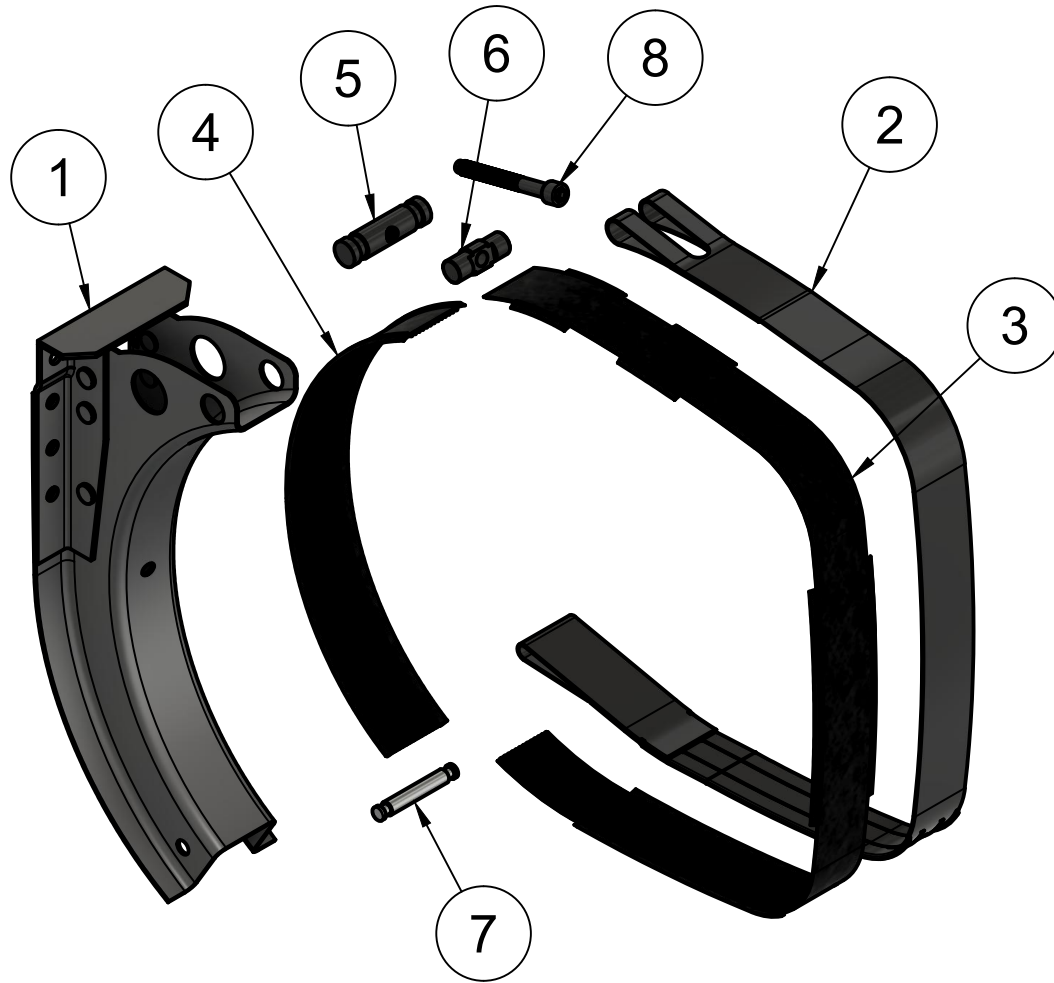

557X673 VOLVO BRACKET SET

557X673 56680000B BRACKET SET			
NO	QTY	KMD NO	PART NAME
1	1	5668000002	Bracket
2	1	5668000003	Strap
3	1	5668000004	Strap Rubber
4	1	5668000005	Bracket Rubber
5	1	5668000006	Strap Threaded Pin
6	1	5668000007	Strap Pin
7	1	5668000008	Strap Bottom Pin
8	1	5668000009	Strap Bolt

WEIGHT :

DWG NO:

CUSTOMER:

SCALE :

A4